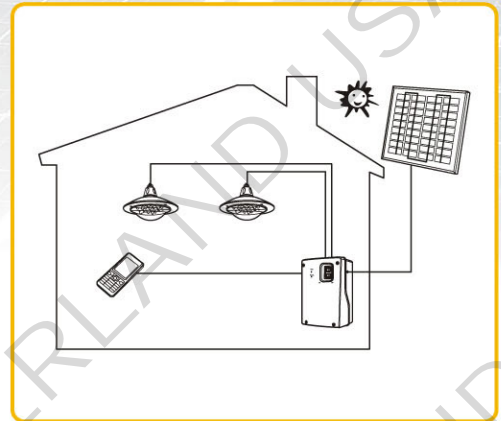

# Solar Home Light

## Solar LED Light Kit

Model: BSS-00501

### Features

- Features our SLP005-12H solar panel.
- Separate Battery and Controller Pack provides a safe and efficient 6V output for use with the lighting fixtures provided in the kit.
- Additional outlet provided for charging small devices such as cell phones.
- 12 Super-Bright LED's ensure efficient & bright light output.
- All mounting hardware included.
- 64 hours with one light fixture, 32 hours with 2 light fixtures.
- This unit is not weather proof and should be mounted in a location protected from rain etc.