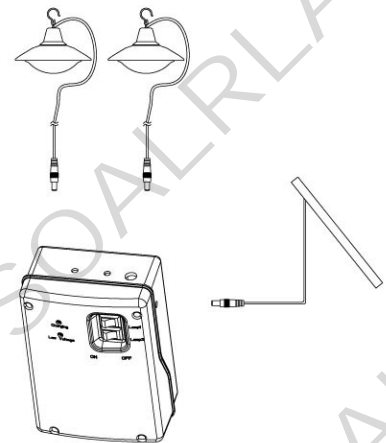

Connection Instruction