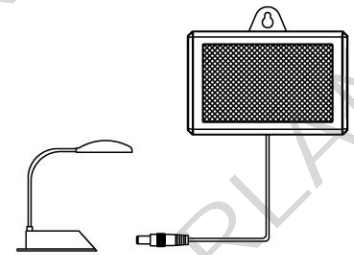

Solar Home Light

Super Bright LED Lamp

Model: BSS-001055

1 year
Warranty
(except batteries)

3 months
Shelf Life

Connection Instruction

Working Time

HIGH Setting = 5 hrs (Fully Charged)
3 hrs (Charge 6 hours a day)

LOW Setting = 20 hrs (Fully Charged)
15 hrs (Charge 6 hours a day)

Light Output

High =19lm
Low =1.3lm

Kit Contents

0.5W Solar Panel

Desk Lamp

Image of Packaging

Colour Box